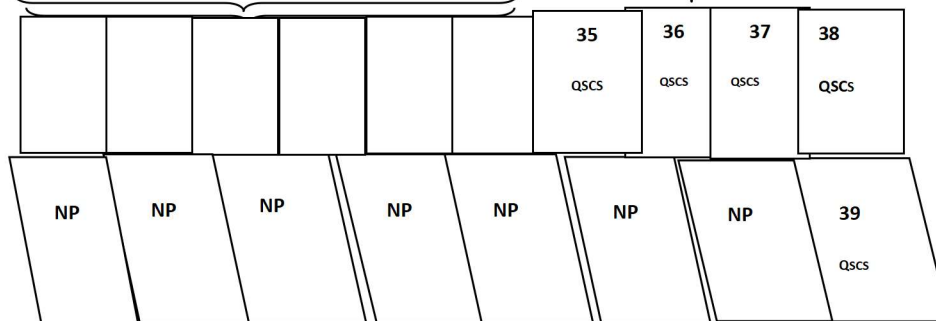

QUALITY SUITES CETRAL SQUARE - OUTDOOR PARKING AREA & entrance to underground park

Please display this on your car dashboard after validating at the reception.

Take next available car park if someone in your space and notify reception

Weekend Parking Idea ONLY – must be moved before 7 am on Monday.

Please Park here on the space allocated to you!

Car Park No:
Check In:
Check Out:
Please park in QSCS HOTEL allocated car park space ONLY

Issued By: _____
Staff Name: _____

Res. No:

Quality Suites Central Square (QSCS) Hotel

Turkish Delight

Entrance to QSCS Underground Parking

Lots of Pots

Seekers Shop

K-Mart Car Park